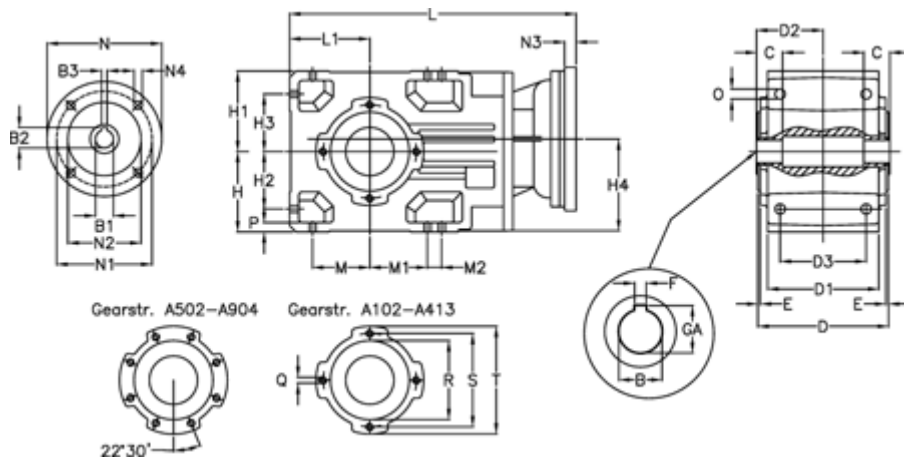

Article number: 29600317853225

Description: Bevel helical gearbox
A303UH35-178,5-P71B5

Measures

| | | | | |
|-----------|----------------------------------|------------|------------|---------|
| B = 35 | D3 = 95 | H3 = 63.0 | N1 = 130 | S = 115 |
| B1 = 14 | Description = A303UH35-xx-P71 B5 | H4 = 108.5 | N2 = 110 | T = 140 |
| B2 = 16.3 | E = 3.0 | L = 390.5 | N3 = 0 | |
| B3 = 5 | F = 10 | L1 = 90 | N4 = M8x16 | |
| C = 25 | GA = 38.3 | M = 63.0 | O = 12.0 | |
| D = 156 | H = 90 | M1 = 63.0 | P = 11 | |
| D1 = 130 | H1 = 90 | M2 = 22 | Q = M8x15 | |
| D2 = 80.0 | H2 = 63.0 | N = 160 | R = 95 | |